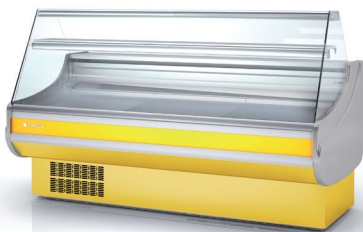

M1 temperatura producto -1/+5°C UNE-EN ISO 23953-2:2006

- Interior and exterior finish in plastic coated steel
- Display area and counter in stainless steel AISI-304
- Smooth deck for display area, stepped at same price
- 40 mm sides in injected ABS, except wood decor
- **Standard decoration:** short dark gray sides gray front+ blue decorative stripe
- Anodised aluminium profiles
- Front rubber bumper
- Tempered and hinged front glass
- Glass shelf non refrigerated
- Standard LED 6500 K lighting: top worktop and shelf
- Optional 3000 K LED (soft light) or Fresh red, same price
- 40 Kg/m³ density polyurethane insulation, zero ODP and GWP
- **Static or ventilated evaporator**, with anticorrosion EPOXY treated as standard
- Ventilated condensation and automatic evaporation as standard (only models with condenser unit)
- Electronic temperature controller
- External thermometer
- Auto defrost
- Climate class 4 (30°C 55%) regime M1

 Versión REMOTO, incluye válvula de expansión (404a) y valvula solenoide
 REMOTE version, expansion valve (404A) and solenoid valve, included

220v 60Hz / 115v 60Hz consultar - consult

Vitrina expositora modular serie 9 con reserva
 Serve over counter modular line 9 with cold storage area

7

all photos must be considered as a reference - fotografías no contractuales

DE SERIE
 STANDAR

CVE-9-20-C
 decoración estándar
 standard decor

decoración frontal
 front decor

CVE-9-20-R

lacado total
 total lacquered