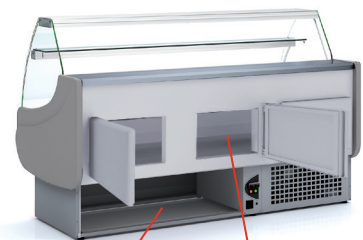

opcional

interior 440x270